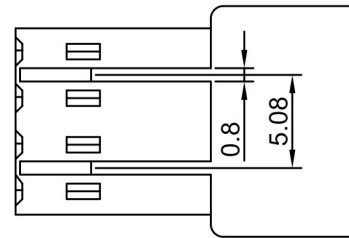

4

3

2

1

CROWN LINK[®]

專業薄膜開關連接器第一品牌

RoHS

- ◆ FOR 2802、2808、2811 SERIES CONNECTOR
- ◆ SPECIFICATIONS
 - VOLTAGE RATING: 250 VAC RMS
 - CURRENT RATING: 2A
 - INSULATION RESISTANCE: 500 MΩ MIN
- ◆ ENVIRONMENTAL
 - TEMPERATURE RANGE: -25°C~+85°C
- ◆ PART NO.

2802HL	-	XXLN	NO LOGO.
SERIES NO.		LONGER SHAPE	
			CIRCUITS NUMBER 04

A

				一般公差 ±0.2
A	FIRST DRAWING	MARY	2018.06.19	
REV/版本	MODIFIED CONTENT /變更內容	DRAWN/繪圖	DATE/日期	TOLERANCE RANGE/公差範圍

DRAWN/繪圖	DATE/日期	CROWN LINK[®] THE LEADING MANUFACTURER OF FPC & FFC CONNECTOR, HOUSING AND DOME.						
MARY	2018.06.19	PRODUCT NAME/品名						
CHECK BY/審查	DATE/日期	2.54mm PITCH HOUSING FOR FFC/FPC						
VIVIAN	2018.06.19	PART NO./料號	PIN NUMBER/針數	SCALE/比例	SIZE/圖號	UNIT/單位		
APPROVED BY/核准	DATE/日期	2802HL-XXLN	04 PIN	3:1	A4	mm		
JASON	2018.06.19	MATERIAL/材質	COLOR/顏色	ANGLE OF VIEW/視角	SHEET/頁碼	REV/版本		
PACKAGE/包裝		PBT UL 94V-0	BLACK COLOR		1 OF 1	A		
	04 PIN 1,000 PCS/BAG							