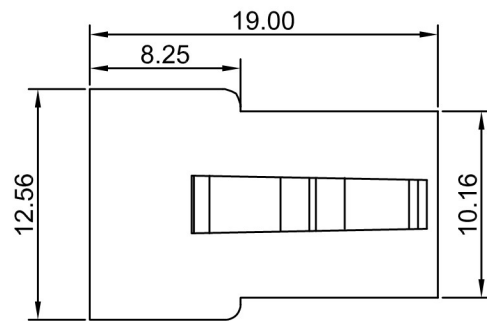

4

3

2

1

CROWN LINK[®]

專業薄膜開關連接器第一品牌

RoHS

- ◆ FOR 2802、2808、2811 SERIES CONNECTOR
- ◆ SPECIFICATIONS
 - VOLTAGE RATING: 250 VAC RMS
 - CURRENT RATING: 2A
 - INSULATION RESISTANCE: 500 MΩ MIN
- ◆ ENVIRONMENTAL
 - TEMPERATURE RANGE: -25°C~+85°C
- ◆ PART NO.

2802HL	-	XXLN	NO LOGO.
SERIES NO.		LONGER SHAPE	
			CIRCUITS NUMBER 04

A

				一般公差 ±0.2
A	FIRST DRAWING	MARY	2018.06.19	
REV/版本	MODIFIED CONTENT /變更內容	DRAWN/繪圖	DATE/日期	TOLERANCE RANGE/公差範圍

DRAWN/繪圖	DATE/日期	CROWN LINK[®] THE LEADING MANUFACTURER OF FPC & FFC CONNECTOR, HOUSING AND DOME.						
MARY	2018.06.19	PRODUCT NAME/品名						
CHECK BY/審查	DATE/日期	2.54mm PITCH HOUSING FOR FFC/FPC						
VIVIAN	2018.06.19	PART NO./料號	PIN NUMBER/針數	SCALE/比例	SIZE/圖號	UNIT/單位		
APPROVED BY/核准	DATE/日期	2802HL-XXLN	04 PIN	3:1	A4	mm		
JASON	2018.06.19	MATERIAL/材質	COLOR/顏色	ANGLE OF VIEW/視角	SHEET/頁碼	REV/版本		
PACKAGE/包裝		PBT UL 94V-0	BLACK COLOR		1 OF 1	A		
	04 PIN 1,000 PCS/BAG							