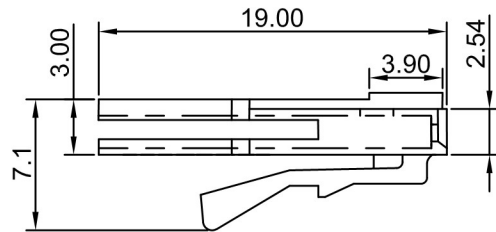

4

3

2

1

CROWN LINK[®]

專業薄膜開關連接器第一品牌

RoHS

- ◆ FOR 2802、2808、2811 SERIES CONNECTOR
- ◆ SPECIFICATIONS
 - VOLTAGE RATING: 250 VAC RMS
 - CURRENT RATING: 2A
 - INSULATION RESISTANCE: 500 MΩ MIN
- ◆ ENVIRONMENTAL
 - TEMPERATURE RANGE: -25°C~+85°C
- ◆ PART NO.

2802HL	-	XXLN	NO LOGO.
SERIES NO.		LONGER SHAPE	
			CIRCUITS NUMBER 04

A

				一般公差 ±0.2
A	FIRST DRAWING	MARY	2018.06.19	
REV/版本	MODIFIED CONTENT /變更內容	DRAWN/繪圖	DATE/日期	TOLERANCE RANGE/公差範圍

DRAWN/繪圖	DATE/日期	CROWN LINK[®] THE LEADING MANUFACTURER OF FPC & FFC CONNECTOR, HOUSING AND DOME.						
MARY	2018.06.19	PRODUCT NAME/品名						
CHECK BY/審查	DATE/日期	2.54mm PITCH HOUSING FOR FFC/FPC						
VIVIAN	2018.06.19	PART NO./料號	PIN NUMBER/針數	SCALE/比例	SIZE/圖號	UNIT/單位		
APPROVED BY/核准	DATE/日期	2802HL-XXLN	04 PIN	3:1	A4	mm		
JASON	2018.06.19	MATERIAL/材質	COLOR/顏色	ANGLE OF VIEW/視角	SHEET/頁碼	REV/版本		
PACKAGE/包裝		PBT UL 94V-0	BLACK COLOR		1 OF 1	A		
	04 PIN 1,000 PCS/BAG							