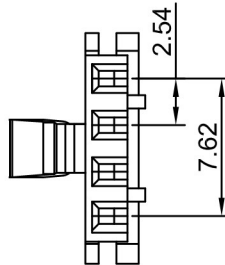

4

3

2

1

CROWN LINK[®]

專業薄膜開關連接器第一品牌

RoHS

- ◆ FOR 2802、2808、2811 SERIES CONNECTOR
- ◆ SPECIFICATIONS
 - VOLTAGE RATING: 250 VAC RMS
 - CURRENT RATING: 2A
 - INSULATION RESISTANCE: 500 MΩ MIN
- ◆ ENVIRONMENTAL
 - TEMPERATURE RANGE: -25°C~+85°C
- ◆ PART NO.

2802HL	-	XXLN	NO LOGO.
SERIES NO.		LONGER SHAPE	
			CIRCUITS NUMBER 04

A

				一般公差 ±0.2
A	FIRST DRAWING	MARY	2018.06.19	
REV/版本	MODIFIED CONTENT /變更內容	DRAWN/繪圖	DATE/日期	TOLERANCE RANGE/公差範圍

DRAWN/繪圖	DATE/日期	CROWN LINK[®] THE LEADING MANUFACTURER OF FPC & FFC CONNECTOR, HOUSING AND DOME.						
MARY	2018.06.19	PRODUCT NAME/品名						
CHECK BY/審查	DATE/日期	2.54mm PITCH HOUSING FOR FFC/FPC						
VIVIAN	2018.06.19	PART NO./料號	PIN NUMBER/針數	SCALE/比例	SIZE/圖號	UNIT/單位		
APPROVED BY/核准	DATE/日期	2802HL-XXLN	04 PIN	3:1	A4	mm		
JASON	2018.06.19	MATERIAL/材質	COLOR/顏色	ANGLE OF VIEW/視角	SHEET/頁碼	REV/版本		
PACKAGE/包裝		PBT UL 94V-0	BLACK COLOR		1 OF 1	A		
	04 PIN 1,000 PCS/BAG							