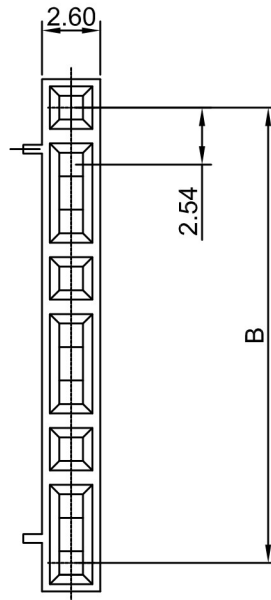

4

3

2

1

# CROWN LINK®

專業薄膜開關連接器第一品牌

ROHS

- ◆ FOR 2804 SERIES CONNECTOR
- ◆ SPECIFICATIONS
  - VOLTAGE RATING: 250 VAC RMS
  - CURRENT RATING: 2A
  - INSULATION RESISTANCE: 500 MΩ
- ◆ ENVIRONMENTAL
  - TEMPERATURE RANGE: -25°C~+85°C
- ◆ DIMENSION: N=CIRCUIT NO.
  - A=2.54\*N
  - B=2.54\*(N-1)
- ◆ PART NO.
  - 2804HS - XX
  - SERIES NO.
  - CIRCUITS NUMBER 04 TO 26

				.X ±0.25
				.XX ±0.10
				ANG. ±2°
A	FIRST DRAWING	UNA	2018.06.11	
REV/版本	MODIFIED CONTENT /變更內容	DRAWN/繪圖	DATE/日期	TOLERANCE RANGE/公差範圍

DRAWN/繪圖	DATE/日期	<b>CROWN LINK® THE LEADING MANUFACTURER OF FPC &amp; FFC CONNECTOR, HOUSING AND DOME.</b>				
UNA	2018.06.11	PRODUCT NAME/品名 2.54mm PITCH HOUSING FOR FFC/FPC				
CHECK BY/審查	DATE/日期	PART NO./料號	PIN NUMBER/針數	SCALE/比例	SIZE/圖號	UNIT/單位
JASON	2018.06.11	2804HS-XX	4-26PIN		A4	mm
APPROVED BY/核准	DATE/日期	MATERIAL/材質	COLOR/顏色	ANGLE OF VIEW/視角	SHEET/頁碼	REV/版本
WENDY	2018.06.11	PBT	BLACK COLOR		1 OF 1	A
PACKAGE/包裝	4-6PIN 1000PCS/Bag 7-13PIN 500PCS/Bag 14-26PIN 250PCS/Bag					