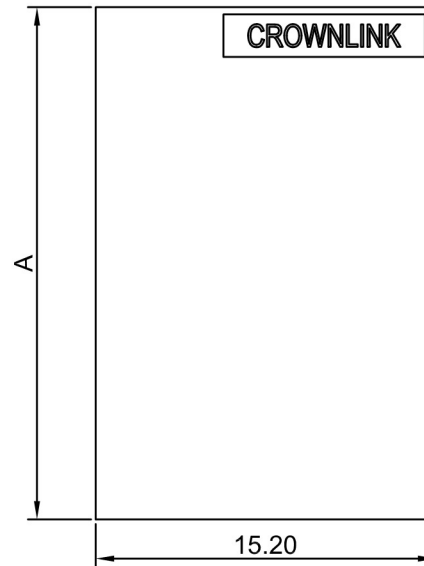

4

3

2

1

# CROWN LINK®

專業薄膜開關連接器第一品牌

ROHS

- ◆ FOR 2804 SERIES CONNECTOR
- ◆ SPECIFICATIONS
  - VOLTAGE RATING: 250 VAC RMS
  - CURRENT RATING: 2A
  - INSULATION RESISTANCE: 500 MΩ
- ◆ ENVIRONMENTAL
  - TEMPERATURE RANGE: -25°C~+85°C
- ◆ DIMENSION: N=CIRCUIT NO.
  - A=2.54\*N
  - B=2.54\*(N-1)
- ◆ PART NO.
  - 2804HS - XX
  - SERIES NO.
  - CIRCUITS NUMBER 04 TO 26

				.X ±0.25
				.XX ±0.10
				ANG. ±2°
A	FIRST DRAWING	UNA	2018.06.11	
REV/版本	MODIFIED CONTENT /變更內容	DRAWN/繪圖	DATE/日期	TOLERANCE RANGE/公差範圍

DRAWN/繪圖	DATE/日期	<b>CROWN LINK® THE LEADING MANUFACTURER OF FPC &amp; FFC CONNECTOR, HOUSING AND DOME.</b>				
UNA	2018.06.11	PRODUCT NAME/品名 2.54mm PITCH HOUSING FOR FFC/FPC				
CHECK BY/審查	DATE/日期	PART NO./料號	PIN NUMBER/針數	SCALE/比例	SIZE/圖號	UNIT/單位
JASON	2018.06.11	2804HS-XX	4-26PIN		A4	mm
APPROVED BY/核准	DATE/日期	MATERIAL/材質	COLOR/顏色	ANGLE OF VIEW/視角	SHEET/頁碼	REV/版本
WENDY	2018.06.11	PBT	BLACK COLOR		1 OF 1	A
PACKAGE/包裝	4-6PIN 1000PCS/Bag 7-13PIN 500PCS/Bag 14-26PIN 250PCS/Bag					