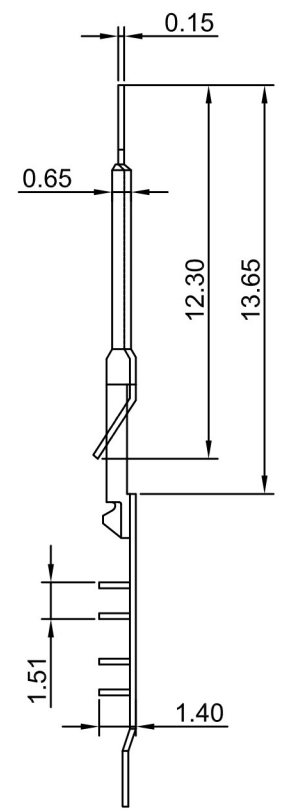

4

3

2

1

# CROWN LINK<sup>®</sup>

專業薄膜開關連接器第一品牌

ROHS

0T:TIN PLATED

- ◆FOR 2802H/2808H SERIES HOUSING
- ◆SPECIFICATIONS
  - VOLTAGE RATING: 250 VAC RMS
  - CURRENT RATING: 3 AMP
  - DIELECTRIC WITHSTANDING VOLTAGE: AC 250V FOR 1 MINUTE
  - INSULATION RESISTANCE: 500 MΩ
- ◆ENVIRONMENTAL
  - TEMPERATURE RANGE: -40°C~+105°C

◆PART NO.

2812 - 20K - 0T - MX

OTHER PLATINGS ON REQUEST

REV/版本	MODIFIED CONTENT /變更內容	DRAWN/繪圖	DATE/日期	±0.20 一般公差
TOLERANCE RANGE/公差範圍				

DRAWN/繪圖 JUDY	DATE/日期 2021.10.13	<b>CROWN LINK<sup>®</sup></b> THE LEADING MANUFACTURER OF FPC & FFC CONNECTOR, HOUSING AND DOME.				
CHECK BY/審查 VIVIAN	DATE/日期 2021.10.13					
APPROVED BY/核准 WENDY	DATE/日期 2021.10.13	PRODUCT NAME/品名 2.54mm PITCH FFC/FPC CONNECTOR	PART NO./料號 2812-20K-0T-MX	SCALE/比例 4:1	SIZE/圖號 A4	UNIT/單位 mm
PACKAGE/包裝	20,000PCS/REEL	MATERIAL/材質 PHOSPHOR BRONZE	ANGLE OF VIEW/視角 	SHEET/頁碼 1 OF 1	REV/版本 B	