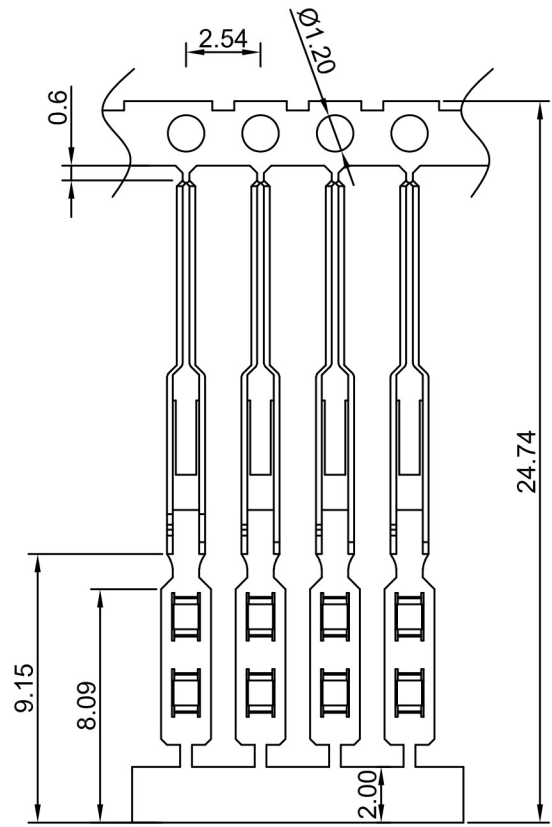

4

3

2

1

# CROWN LINK<sup>®</sup>

專業薄膜開關連接器第一品牌

ROHS

0T:TIN PLATED

- ◆FOR 2802H/2808H SERIES HOUSING
- ◆SPECIFICATIONS
  - VOLTAGE RATING: 250 VAC RMS
  - CURRENT RATING: 3 AMP
  - DIELECTRIC WITHSTANDING VOLTAGE: AC 250V FOR 1 MINUTE
  - INSULATION RESISTANCE: 500 MΩ
- ◆ENVIRONMENTAL
  - TEMPERATURE RANGE: -40°C~+105°C

◆PART NO.

2812 - 20K - 0T - MX

OTHER PLATINGS ON REQUEST

REV/版本	MODIFIED CONTENT /變更內容	DRAWN/繪圖	DATE/日期	±0.20 一般公差
TOLERANCE RANGE/公差範圍				

DRAWN/繪圖 JUDY	DATE/日期 2021.10.13	<b>CROWN LINK<sup>®</sup></b> THE LEADING MANUFACTURER OF FPC & FFC CONNECTOR, HOUSING AND DOME.				
CHECK BY/審查 VIVIAN	DATE/日期 2021.10.13					
APPROVED BY/核准 WENDY	DATE/日期 2021.10.13	PRODUCT NAME/品名 2.54mm PITCH FFC/FPC CONNECTOR	PART NO./料號 2812-20K-0T-MX	SCALE/比例 4:1	SIZE/圖號 A4	UNIT/單位 mm
PACKAGE/包裝	20,000PCS/REEL	MATERIAL/材質 PHOSPHOR BRONZE	ANGLE OF VIEW/視角 	SHEET/頁碼 1 OF 1	REV/版本 B	