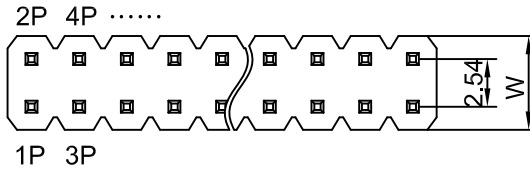

CROWN LINK®

專業薄膜開關連接器第一品牌

ROHS

◆ Specifications

- 1.Current Rating:3Amps
- 2.Insulation Resistance:1000 MΩ min
- 3.Dielectric withstanding Voltage: AC 500V
- 4.Contact Resistance:30 mΩ max
- 5.Operating Temperature:-25℃ to+85℃
- 6.Contact Material: Brass
- 7.Insulation Material:As follows
- 8.Plated: As follows

◆ PART NO.

L208 XX -XX 0 X X XX X

| 2.54mm double row | PLASTIC HEIGHT H*W | PIN NO. 1~40 | 0=180° 1=90° 2=SMT | MATERIAL 1、PBT 3、NY6T 4、LCP 5、NY66 7、NY46 8、NY9T | PLATED 0、Au0.8u" 1、Au1u" 2、Au1.5u" 3、Au2u" 4、Au3u" 5、Au5u" 6、Au10u" 7、Selective gold 8、Tin 9、Matte-Tin | SERIES NO. 01~68:Without a column 70~99:With inside column | PACKAGE A=bag B=tubes C=tray D=reel |
|-------------------|--------------------|--------------|--------------------|--|--|--|-------------------------------------|
|-------------------|--------------------|--------------|--------------------|--|--|--|-------------------------------------|

| | | | | | | |
|----------------|------------|--|---------------|-------------|------------------|----------|
| DRAWN/繪圖 | DATE/日期 | CROWN LINK® THE LEADING MANUFACTURER OF FPC & FFC CONNECTOR, HOUSING AND DOME. | | | | |
| MARY | 2017.08.31 | PRODUCT NAME/品名 | | | | |
| CHECK BY/審查 | DATE/日期 | PH2.54*H 2xNP 180° DOUBLE ROW DOUBLE PLASTIC PIN HEADER | | | | |
| VIVIAN | 2017.08.31 | PART NO./料號 | PIN NUMBER/針數 | SCALE/比例 | SIZE/圖號 | UNIT/單位 |
| APPROVED BY/核准 | DATE/日期 | L208XX-XX0XXXXX | 02P-80P | | A4 | mm |
| WENDY | 2017.08.31 | PACKAGE/包裝 | MATERIAL/材質 | COLOR/顏色 | ANGLE OF VIEW/視角 | SHEET/頁碼 |
| | | | | BLACK COLOR | ⊕ | 1 OF 1 |
| | | | | | | REV/版本 |
| | | | | | | A |