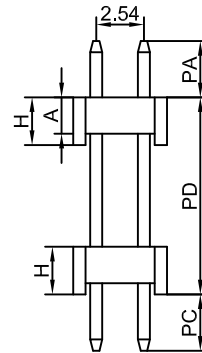

CROWN LINK®

專業薄膜開關連接器第一品牌

ROHS

◆ Specifications

- 1.Current Rating:3Amps
- 2.Insulation Resistance:1000 MΩ min
- 3.Dielectric withstanding Voltage: AC 500V
- 4.Contact Resistance:30 mΩ max
- 5.Operating Temperature:-25℃ to+85℃
- 6.Contact Material: Brass
- 7.Insulation Material:As follows
- 8.Plated: As follows

◆ PART NO.

L208 XX -XX 0 X X XX X

| 2.54mm double row | PLASTIC HEIGHT H*W | PIN NO. 1~40 | 0=180° 1=90° 2=SMT | MATERIAL 1、PBT 3、NY6T 4、LCP 5、NY66 7、NY46 8、NY9T | PLATED 0、Au0.8u" 1、Au1u" 2、Au1.5u" 3、Au2u" 4、Au3u" 5、Au5u" 6、Au10u" 7、Selective gold 8、Tin 9、Matte-Tin | SERIES NO. 01~68:Without a column 70~99:With inside column | PACKAGE A=bag B=tubes C=tray D=reel |
|-------------------|--------------------|--------------|--------------------|--|--|--|-------------------------------------|
|-------------------|--------------------|--------------|--------------------|--|--|--|-------------------------------------|

| | | | | | | |
|----------------|------------|--|---------------|-------------|------------------|----------|
| DRAWN/繪圖 | DATE/日期 | CROWN LINK® THE LEADING MANUFACTURER OF FPC & FFC CONNECTOR, HOUSING AND DOME. | | | | |
| MARY | 2017.08.31 | PRODUCT NAME/品名 | | | | |
| CHECK BY/審查 | DATE/日期 | PH2.54*H 2xNP 180° DOUBLE ROW DOUBLE PLASTIC PIN HEADER | | | | |
| VIVIAN | 2017.08.31 | PART NO./料號 | PIN NUMBER/針數 | SCALE/比例 | SIZE/圖號 | UNIT/單位 |
| APPROVED BY/核准 | DATE/日期 | L208XX-XX0XXXXX | 02P-80P | | A4 | mm |
| WENDY | 2017.08.31 | PACKAGE/包裝 | MATERIAL/材質 | COLOR/顏色 | ANGLE OF VIEW/視角 | SHEET/頁碼 |
| | | | | BLACK COLOR | ⊕ | 1 OF 1 |
| | | | | | | REV/版本 |
| | | | | | | A |