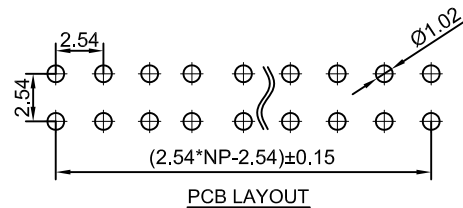

CROWN LINK®

專業薄膜開關連接器第一品牌

ROHS

◆ Specifications

- 1.Current Rating:3Amps
- 2.Insulation Resistance:1000 MΩ min
- 3.Dielectric withstanding Voltage: AC 500V
- 4.Contact Resistance:30 mΩ max
- 5.Operating Temperature:-25℃ to+85℃
- 6.Contact Material: Brass
- 7.Insulation Material:As follows
- 8.Plated: As follows

◆ PART NO.

L208 XX -XX 0 X X XX X

| 2.54mm double row | PLASTIC HEIGHT H*W | PIN NO. 1~40 | 0=180° 1=90° 2=SMT | MATERIAL 1、PBT 3、NY6T 4、LCP 5、NY66 7、NY46 8、NY9T | PLATED 0、Au0.8u" 1、Au1u" 2、Au1.5u" 3、Au2u" 4、Au3u" 5、Au5u" 6、Au10u" 7、Selective gold 8、Tin 9、Matte-Tin | SERIES NO. 01~68:Without a column 70~99:With inside column | PACKAGE A=bag B=tubes C=tray D=reel |
|-------------------|--------------------|--------------|--------------------|--|--|--|-------------------------------------|
|-------------------|--------------------|--------------|--------------------|--|--|--|-------------------------------------|

| | | | | | | |
|----------------|------------|--|---------------|-------------|------------------|----------|
| DRAWN/繪圖 | DATE/日期 | CROWN LINK® THE LEADING MANUFACTURER OF FPC & FFC CONNECTOR, HOUSING AND DOME. | | | | |
| MARY | 2017.08.31 | PRODUCT NAME/品名 | | | | |
| CHECK BY/審查 | DATE/日期 | PH2.54*H 2xNP 180° DOUBLE ROW DOUBLE PLASTIC PIN HEADER | | | | |
| VIVIAN | 2017.08.31 | PART NO./料號 | PIN NUMBER/針數 | SCALE/比例 | SIZE/圖號 | UNIT/單位 |
| APPROVED BY/核准 | DATE/日期 | L208XX-XX0XXXXX | 02P-80P | | A4 | mm |
| WENDY | 2017.08.31 | PACKAGE/包裝 | MATERIAL/材質 | COLOR/顏色 | ANGLE OF VIEW/視角 | SHEET/頁碼 |
| | | | | BLACK COLOR | ⊕ | 1 OF 1 |
| | | | | | | REV/版本 |
| | | | | | | A |