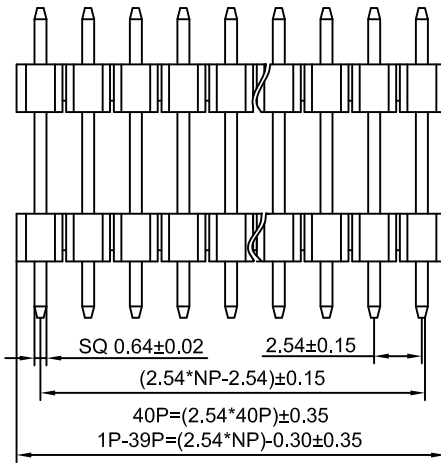

CROWN LINK®

專業薄膜開關連接器第一品牌

ROHS

◆ Specifications

- 1.Current Rating:3Amps
- 2.Insulation Resistance:1000 MΩ min
- 3.Dielectric withstanding Voltage: AC 500V
- 4.Contact Resistance:30 mΩ max
- 5.Operating Temperature:-25℃ to+85℃
- 6.Contact Material: Brass
- 7.Insulation Material:As follows
- 8.Plated: As follows

◆ PART NO.

L208 XX -XX 0 X X XX X

| 2.54mm double row | PLASTIC HEIGHT H*W | PIN NO. 1~40 | 0=180° 1=90° 2=SMT | MATERIAL 1、PBT 3、NY6T 4、LCP 5、NY66 7、NY46 8、NY9T | PLATED 0、Au0.8u" 1、Au1u" 2、Au1.5u" 3、Au2u" 4、Au3u" 5、Au5u" 6、Au10u" 7、Selective gold 8、Tin 9、Matte-Tin | SERIES NO. 01~68:Without a column 70~99:With inside column | PACKAGE A=bag B=tubes C=tray D=reel |
|-------------------|--------------------|--------------|--------------------|--|--|--|-------------------------------------|
|-------------------|--------------------|--------------|--------------------|--|--|--|-------------------------------------|

| | | | | | | |
|----------------|------------|--|---------------|-------------|------------------|----------|
| DRAWN/繪圖 | DATE/日期 | CROWN LINK® THE LEADING MANUFACTURER OF FPC & FFC CONNECTOR, HOUSING AND DOME. | | | | |
| MARY | 2017.08.31 | PRODUCT NAME/品名 | | | | |
| CHECK BY/審查 | DATE/日期 | PH2.54*H 2xNP 180° DOUBLE ROW DOUBLE PLASTIC PIN HEADER | | | | |
| VIVIAN | 2017.08.31 | PART NO./料號 | PIN NUMBER/針數 | SCALE/比例 | SIZE/圖號 | UNIT/單位 |
| APPROVED BY/核准 | DATE/日期 | L208XX-XX0XXXXX | 02P-80P | | A4 | mm |
| WENDY | 2017.08.31 | PACKAGE/包裝 | MATERIAL/材質 | COLOR/顏色 | ANGLE OF VIEW/視角 | SHEET/頁碼 |
| | | | | BLACK COLOR | ⊕ | 1 OF 1 |
| | | | | | | REV/版本 |
| | | | | | | A |