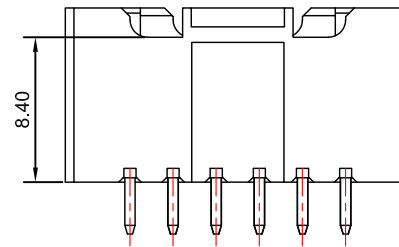

4

3

2

1

CROWN LINK[®]

專業薄膜開關連接器第一品牌

ROHS

- ◆ FOR 2506HL HOUSING
- ◆ SPECIFICATIONS
 - VOLTAGE RATING: 250V AC, DC
 - CURRENT RATING: 3A AC, DC
 - CONTACT RESISTANCE: 20 mΩ MAX
 - INSULATION RESISTANCE: 1000 MΩ MIN
 - WITHSTANDING VOLTAGE: 1000V AC / MINUTE

- ◆ ENVIRONMENTAL
 - TEMPERATURE RANGE: -25°C ~ +85°C

◆ PART NO.

P.C.B LAYOUT

Part NO.	Dimensions			Part NO.	Dimensions		
	A	B	C		A	B	C
8	7.50	15.00	11.50	26	30.00	37.50	34.00
10	10.00	17.50	14.00	28	32.50	40.00	36.50
12	12.50	20.00	16.50	30	35.00	42.50	39.00
14	15.00	22.50	19.00	32	37.50	45.00	41.50
16	17.50	25.00	21.50	34	40.00	47.50	44.00
18	20.00	27.50	24.00	36	42.50	50.00	46.50
20	22.50	30.00	26.50	38	45.00	52.50	49.00
22	25.00	32.50	29.00	40	47.50	55.00	51.50
24	27.50	35.00	31.50				

REV/版本	MODIFIED CONTENT /變更內容	DRAWN/繪圖	DATE/日期	TOLERANCE RANGE/公差範圍
				X ±0.30 X* ±2° X ±0.30 X* ±2° .XX ±0.20 .XX* ±1° .XXX ±0.10 .XXX* ±0.5°

DRAWN/繪圖 JUDY	DATE/日期 2023.10.13	CROWN LINK[®] THE LEADING MANUFACTURER OF FPC & FFC CONNECTOR, HOUSING AND DOME.				
CHECK BY/審查 VIVIAN	DATE/日期 2023.10.13	PRODUCT NAME/品名 2.50mm PITCH VERTICAL WAFER(XA)				
APPROVED BY/核准 WENDY	DATE/日期 2023.10.13	PART NO./料號 CL2506V-XXDNH	PIN NUMBER/針數 08-40PIN	SCALE/比例 3:1	SIZE/圖號 A4	UNIT/單位 mm
PACKAGE/包裝	2,000PCS/BAG	MATERIAL/材質 BRASS TIN PA46UL94V-0	COLOR/顏色 NATURAL	ANGLE OF VIEW/視角 	SHEET/頁碼 1 OF 1	REV/版本 C