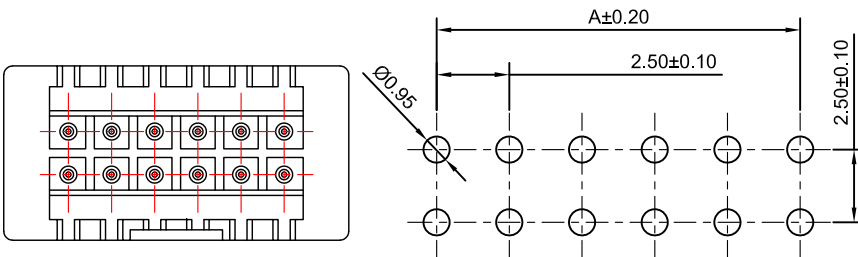

4

3

2

1

CROWN LINK[®]

專業薄膜開關連接器第一品牌

ROHS

- ◆ FOR 2506HL HOUSING
- ◆ SPECIFICATIONS
 - VOLTAGE RATING: 250V AC, DC
 - CURRENT RATING: 3A AC, DC
 - CONTACT RESISTANCE: 20 mΩ MAX
 - INSULATION RESISTANCE: 1000 MΩ MIN
 - WITHSTANDING VOLTAGE: 1000V AC / MINUTE

- ◆ ENVIRONMENTAL
 - TEMPERATURE RANGE: -25°C ~ +85°C

◆ PART NO.

P.C.B LAYOUT

Part NO.	Dimensions			Part NO.	Dimensions		
	A	B	C		A	B	C
8	7.50	15.00	11.50	26	30.00	37.50	34.00
10	10.00	17.50	14.00	28	32.50	40.00	36.50
12	12.50	20.00	16.50	30	35.00	42.50	39.00
14	15.00	22.50	19.00	32	37.50	45.00	41.50
16	17.50	25.00	21.50	34	40.00	47.50	44.00
18	20.00	27.50	24.00	36	42.50	50.00	46.50
20	22.50	30.00	26.50	38	45.00	52.50	49.00
22	25.00	32.50	29.00	40	47.50	55.00	51.50
24	27.50	35.00	31.50				

REV/版本	MODIFIED CONTENT /變更內容	DRAWN/繪圖	DATE/日期	TOLERANCE RANGE/公差範圍
				X ±0.30 X* ±2° X ±0.30 X* ±2° .XX ±0.20 .XX* ±1° .XXX ±0.10 .XXX* ±0.5°

DRAWN/繪圖 JUDY	DATE/日期 2023.10.13	CROWN LINK[®] THE LEADING MANUFACTURER OF FPC & FFC CONNECTOR, HOUSING AND DOME.				
CHECK BY/審查 VIVIAN	DATE/日期 2023.10.13	PRODUCT NAME/品名 2.50mm PITCH VERTICAL WAFER(XA)				
APPROVED BY/核准 WENDY	DATE/日期 2023.10.13	PART NO./料號 CL2506V-XXDNH	PIN NUMBER/針數 08-40PIN	SCALE/比例 3:1	SIZE/圖號 A4	UNIT/單位 mm
PACKAGE/包裝	2,000PCS/BAG	MATERIAL/材質 BRASS TIN PA46UL94V-0	COLOR/顏色 NATURAL	ANGLE OF VIEW/視角 	SHEET/頁碼 1 OF 1	REV/版本 C