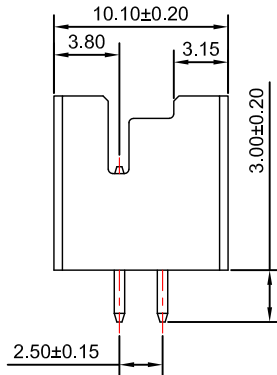

4

3

2

1

CROWN LINK[®]

專業薄膜開關連接器第一品牌

ROHS

- ◆ FOR 2506HL HOUSING
- ◆ SPECIFICATIONS
 - VOLTAGE RATING: 250V AC, DC
 - CURRENT RATING: 3A AC, DC
 - CONTACT RESISTANCE: 20 mΩ MAX
 - INSULATION RESISTANCE: 1000 MΩ MIN
 - WITHSTANDING VOLTAGE: 1000V AC / MINUTE

- ◆ ENVIRONMENTAL
 - TEMPERATURE RANGE: -25°C ~ +85°C

◆ PART NO.

P.C.B LAYOUT

Part NO.	Dimensions			Part NO.	Dimensions		
	A	B	C		A	B	C
8	7.50	15.00	11.50	26	30.00	37.50	34.00
10	10.00	17.50	14.00	28	32.50	40.00	36.50
12	12.50	20.00	16.50	30	35.00	42.50	39.00
14	15.00	22.50	19.00	32	37.50	45.00	41.50
16	17.50	25.00	21.50	34	40.00	47.50	44.00
18	20.00	27.50	24.00	36	42.50	50.00	46.50
20	22.50	30.00	26.50	38	45.00	52.50	49.00
22	25.00	32.50	29.00	40	47.50	55.00	51.50
24	27.50	35.00	31.50				

REV/版本	MODIFIED CONTENT /變更內容	DRAWN/繪圖	DATE/日期	TOLERANCE RANGE/公差範圍
				X ±0.30 X* ±2° X ±0.30 X* ±2° .XX ±0.20 .XX* ±1° .XXX ±0.10 .XXX* ±0.5°

DRAWN/繪圖 JUDY	DATE/日期 2023.10.13	CROWN LINK[®] THE LEADING MANUFACTURER OF FPC & FFC CONNECTOR, HOUSING AND DOME.				
CHECK BY/審查 VIVIAN	DATE/日期 2023.10.13	PRODUCT NAME/品名 2.50mm PITCH VERTICAL WAFER(XA)				
APPROVED BY/核准 WENDY	DATE/日期 2023.10.13	PART NO./料號 CL2506V-XXDNH	PIN NUMBER/針數 08-40PIN	SCALE/比例 3:1	SIZE/圖號 A4	UNIT/單位 mm
PACKAGE/包裝	2,000PCS/BAG	MATERIAL/材質 BRASS TIN PA46UL94V-0	COLOR/顏色 NATURAL	ANGLE OF VIEW/視角 	SHEET/頁碼 1 OF 1	REV/版本 C