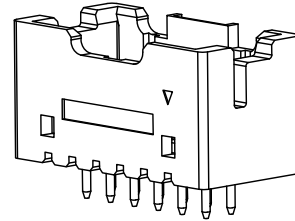

4

3

2

1

CROWN LINK[®]

專業薄膜開關連接器第一品牌

ROHS

- ◆ FOR 2506HL HOUSING
- ◆ SPECIFICATIONS
 - VOLTAGE RATING: 250V AC, DC
 - CURRENT RATING: 3A AC, DC
 - CONTACT RESISTANCE: 20 mΩ MAX
 - INSULATION RESISTANCE: 1000 MΩ MIN
 - WITHSTANDING VOLTAGE: 1000V AC / MINUTE

- ◆ ENVIRONMENTAL
 - TEMPERATURE RANGE: -25°C ~ +85°C

◆ PART NO.

P.C.B LAYOUT

Part NO.	Dimensions			Part NO.	Dimensions		
	A	B	C		A	B	C
8	7.50	15.00	11.50	26	30.00	37.50	34.00
10	10.00	17.50	14.00	28	32.50	40.00	36.50
12	12.50	20.00	16.50	30	35.00	42.50	39.00
14	15.00	22.50	19.00	32	37.50	45.00	41.50
16	17.50	25.00	21.50	34	40.00	47.50	44.00
18	20.00	27.50	24.00	36	42.50	50.00	46.50
20	22.50	30.00	26.50	38	45.00	52.50	49.00
22	25.00	32.50	29.00	40	47.50	55.00	51.50
24	27.50	35.00	31.50				

REV/版本	MODIFIED CONTENT /變更內容	DRAWN/繪圖	DATE/日期	TOLERANCE RANGE/公差範圍
				X ±0.30 X* ±2° X ±0.30 X* ±2° .XX ±0.20 .XX* ±1° .XXX ±0.10 .XXX* ±0.5°

DRAWN/繪圖 JUDY	DATE/日期 2023.10.13	CROWN LINK[®] THE LEADING MANUFACTURER OF FPC & FFC CONNECTOR, HOUSING AND DOME.				
CHECK BY/審查 VIVIAN	DATE/日期 2023.10.13	PRODUCT NAME/品名 2.50mm PITCH VERTICAL WAFER(XA)				
APPROVED BY/核准 WENDY	DATE/日期 2023.10.13	PART NO./料號 CL2506V-XXDNH	PIN NUMBER/針數 08-40PIN	SCALE/比例 3:1	SIZE/圖號 A4	UNIT/單位 mm
PACKAGE/包裝	2,000PCS/BAG	MATERIAL/材質 BRASS TIN PA46UL94V-0	COLOR/顏色 NATURAL	ANGLE OF VIEW/視角 	SHEET/頁碼 1 OF 1	REV/版本 C