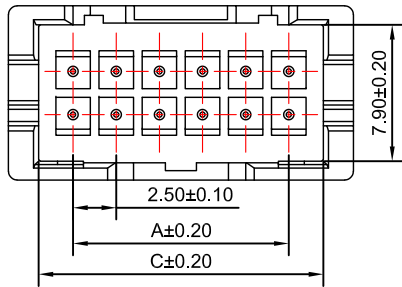

4

3

2

1

CROWN LINK[®]

專業薄膜開關連接器第一品牌

ROHS

- ◆ FOR 2506HL HOUSING
- ◆ SPECIFICATIONS
 - VOLTAGE RATING: 250V AC, DC
 - CURRENT RATING: 3A AC, DC
 - CONTACT RESISTANCE: 20 mΩ MAX
 - INSULATION RESISTANCE: 1000 MΩ MIN
 - WITHSTANDING VOLTAGE: 1000V AC / MINUTE

- ◆ ENVIRONMENTAL
 - TEMPERATURE RANGE: -25°C ~ +85°C

◆ PART NO.

P.C.B LAYOUT

Part NO.	Dimensions			Part NO.	Dimensions		
	A	B	C		A	B	C
8	7.50	15.00	11.50	26	30.00	37.50	34.00
10	10.00	17.50	14.00	28	32.50	40.00	36.50
12	12.50	20.00	16.50	30	35.00	42.50	39.00
14	15.00	22.50	19.00	32	37.50	45.00	41.50
16	17.50	25.00	21.50	34	40.00	47.50	44.00
18	20.00	27.50	24.00	36	42.50	50.00	46.50
20	22.50	30.00	26.50	38	45.00	52.50	49.00
22	25.00	32.50	29.00	40	47.50	55.00	51.50
24	27.50	35.00	31.50				

REV/版本	MODIFIED CONTENT /變更內容	DRAWN/繪圖	DATE/日期	TOLERANCE RANGE/公差範圍
				X ±0.30 X* ±2° X ±0.30 X* ±2° .XX ±0.20 .XX* ±1° .XXX ±0.10 .XXX* ±0.5°

DRAWN/繪圖 JUDY	DATE/日期 2023.10.13	CROWN LINK[®] THE LEADING MANUFACTURER OF FPC & FFC CONNECTOR, HOUSING AND DOME.				
CHECK BY/審查 VIVIAN	DATE/日期 2023.10.13	PRODUCT NAME/品名 2.50mm PITCH VERTICAL WAFER(XA)				
APPROVED BY/核准 WENDY	DATE/日期 2023.10.13	PART NO./料號 CL2506V-XXDNH	PIN NUMBER/針數 08-40PIN	SCALE/比例 3:1	SIZE/圖號 A4	UNIT/單位 mm
PACKAGE/包裝	2,000PCS/BAG	MATERIAL/材質 BRASS TIN PA46UL94V-0	COLOR/顏色 NATURAL	ANGLE OF VIEW/視角 	SHEET/頁碼 1 OF 1	REV/版本 C