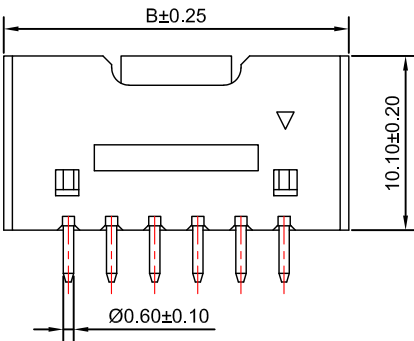

4

3

2

1

CROWN LINK[®]

專業薄膜開關連接器第一品牌

ROHS

- ◆ FOR 2506HL HOUSING
- ◆ SPECIFICATIONS
 - VOLTAGE RATING: 250V AC, DC
 - CURRENT RATING: 3A AC, DC
 - CONTACT RESISTANCE: 20 mΩ MAX
 - INSULATION RESISTANCE: 1000 MΩ MIN
 - WITHSTANDING VOLTAGE: 1000V AC / MINUTE

- ◆ ENVIRONMENTAL
 - TEMPERATURE RANGE: -25°C ~ +85°C

◆ PART NO.

P.C.B LAYOUT

Part NO.	Dimensions			Part NO.	Dimensions		
	A	B	C		A	B	C
8	7.50	15.00	11.50	26	30.00	37.50	34.00
10	10.00	17.50	14.00	28	32.50	40.00	36.50
12	12.50	20.00	16.50	30	35.00	42.50	39.00
14	15.00	22.50	19.00	32	37.50	45.00	41.50
16	17.50	25.00	21.50	34	40.00	47.50	44.00
18	20.00	27.50	24.00	36	42.50	50.00	46.50
20	22.50	30.00	26.50	38	45.00	52.50	49.00
22	25.00	32.50	29.00	40	47.50	55.00	51.50
24	27.50	35.00	31.50				

REV/版本	MODIFIED CONTENT /變更內容	DRAWN/繪圖	DATE/日期	TOLERANCE RANGE/公差範圍
				X ±0.30 X* ±2° X ±0.30 X* ±2° .XX ±0.20 .XX* ±1° .XXX ±0.10 .XXX* ±0.5°

DRAWN/繪圖 JUDY	DATE/日期 2023.10.13	CROWN LINK[®] THE LEADING MANUFACTURER OF FPC & FFC CONNECTOR, HOUSING AND DOME.				
CHECK BY/審查 VIVIAN	DATE/日期 2023.10.13	PRODUCT NAME/品名 2.50mm PITCH VERTICAL WAFER(XA)				
APPROVED BY/核准 WENDY	DATE/日期 2023.10.13	PART NO./料號 CL2506V-XXDNH	PIN NUMBER/針數 08-40PIN	SCALE/比例 3:1	SIZE/圖號 A4	UNIT/單位 mm
PACKAGE/包裝	2,000PCS/BAG	MATERIAL/材質 BRASS TIN PA46UL94V-0	COLOR/顏色 NATURAL	ANGLE OF VIEW/視角 	SHEET/頁碼 1 OF 1	REV/版本 C